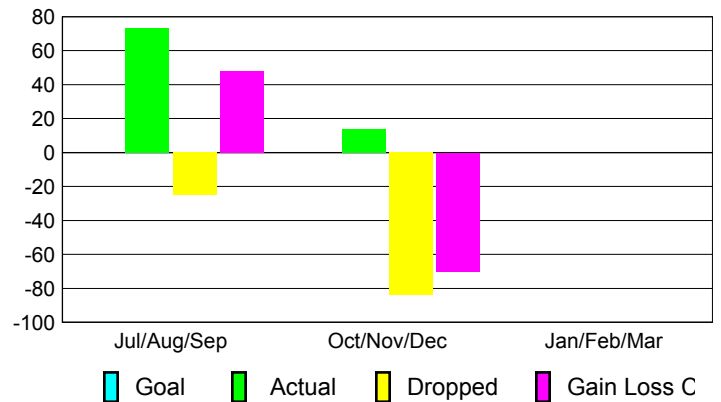

Membership Results 2012-2013

Goal, New, Dropped, Gain/Loss

Comparison of Membership Gain/Loss

Current Year Compared to the Previous Year