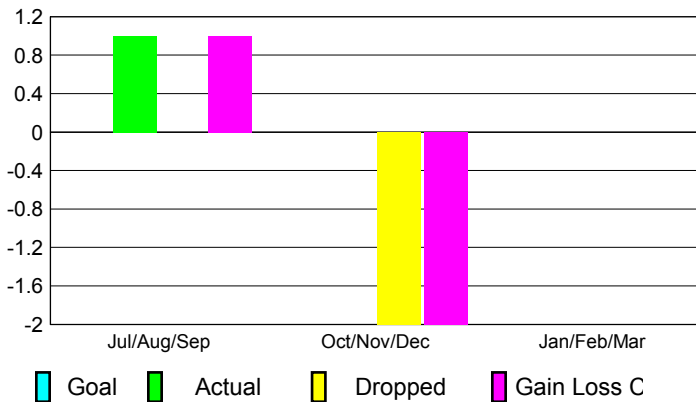

2012-2013 GMT Reports for District (or Undistricted) **District 8 S**

GMT: MICHAEL P BUTLER

Location: LOUISIANA

GMT CA: 1

CLUBS

Club Results
2012-2013

Clubs
2011-2012

| Month | New Club Goal | Actual New Clubs | Actual Dropped Clubs | Gain/Loss of Clubs | Gain/Loss of Clubs |
|---------------|---------------|------------------|----------------------|--------------------|--------------------|
| Jul/Aug/Sep | 0 | 1 | 0 | 1 | 0 |
| Oct/Nov/Dec | 0 | 0 | -2 | -2 | 0 |
| Jan/Feb/Mar | 0 | | | | 0 |
| Totals | 0 | 1 | -2 | -1 | 0 |

Club Results 2012-2013

Goal, New, Dropped, Gain/Loss

Comparison of Club Gain/Loss

Current Year Compared to the Previous Year

YTD Status Quo Clubs 2012-2013

Status Quo Clubs Compared to Status Quo Members

MEMBERSHIP