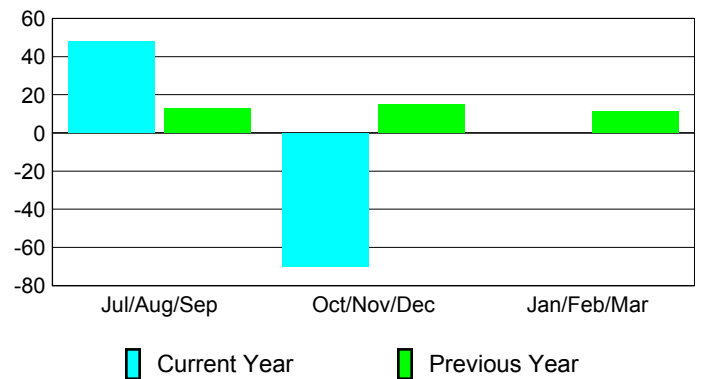

Membership Results
2012-2013

Membership
2011-2012

| Month | Net Memb Goal | Actual New Memb | Actual Dropped Memb | Gain/Loss of Memb | Gain/Loss of Memb |
|---------------|---------------|-----------------|---------------------|-------------------|-------------------|
| Jul/Aug/Sep | 0 | 73 | -25 | 48 | 13 |
| Oct/Nov/Dec | 0 | 14 | -84 | -70 | 15 |
| Jan/Feb/Mar | 0 | | | | 11 |
| Totals | 0 | 87 | -109 | -22 | 39 |

Membership Results 2012-2013

Goal, New, Dropped, Gain/Loss

Comparison of Membership Gain/Loss

Current Year Compared to the Previous Year

Gender Comparison 2012-2013

Jul/Aug/Sep

Oct/Nov/Dec

Jan/Feb/Mar