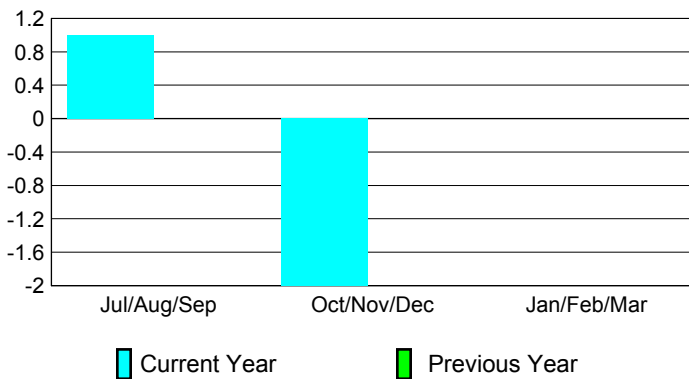

2012-2013 GMT Reports for District (or Undistricted) **District 8 S**

GMT: MICHAEL P BUTLER

Location: LOUISIANA

GMT CA: 1

CLUBS

Club Results
2012-2013

Clubs
2011-2012

| Month | New Club Goal | Actual New Clubs | Actual Dropped Clubs | Gain/Loss of Clubs | Gain/Loss of Clubs |
|---------------|---------------|------------------|----------------------|--------------------|--------------------|
| Jul/Aug/Sep | 0 | 1 | 0 | 1 | 0 |
| Oct/Nov/Dec | 0 | 0 | -2 | -2 | 0 |
| Jan/Feb/Mar | 0 | | | | 0 |
| Totals | 0 | 1 | -2 | -1 | 0 |

Club Results 2012-2013

Goal, New, Dropped, Gain/Loss

Comparison of Club Gain/Loss

Current Year Compared to the Previous Year

YTD Status Quo Clubs 2012-2013

Status Quo Clubs Compared to Status Quo Members

MEMBERSHIP